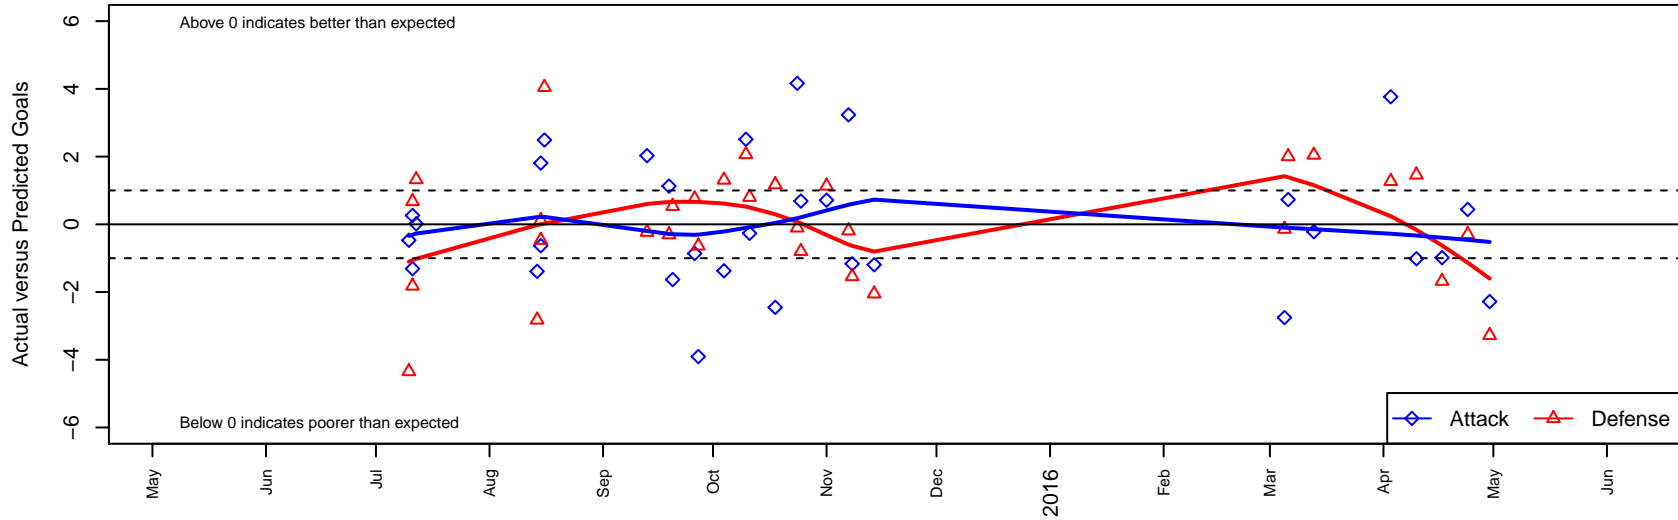

# Thelo Hypervenom B04

Thelo United Futbol  
 Milwaukie, OR  
 B04 total strength=279  
 attack=0.31 defense=0.09  
 fall league = PTT B04 Div 2 White  
 spr league = Spr OYS B04 Div 2 Green

alt names used:  
 Thelo Hyper Venom  
 Thelo United FC Hyper Venom  
 THELO HYPERVENOM  
 Thelo United FC Hyper Venom  
 Thelo United FC Hyper Venom

Venues played:  
 2015 PCU Summer Classic U11 Silver  
 2015 Mt Hood Challenge U11  
 2015 PTT B04 Division 2 White  
 2015 OYS Presidents Cup B04  
 2015 Spr OYS B04 Division 2 Green

**Thelo Hypervenom B04**  
 Dots are actual minus expected GF (blue circles) and GA (red triangles).  
 Blue line is smoothed change in attack strength. Red is smoothed change in defense strength.

**attack and defense variance (black dot)  
relative to other teams  
and top 10 in region**

**attack and defense rating  
relative to others at age  
and all opponents in last 13 months**

**Performance relative to 13 month average**