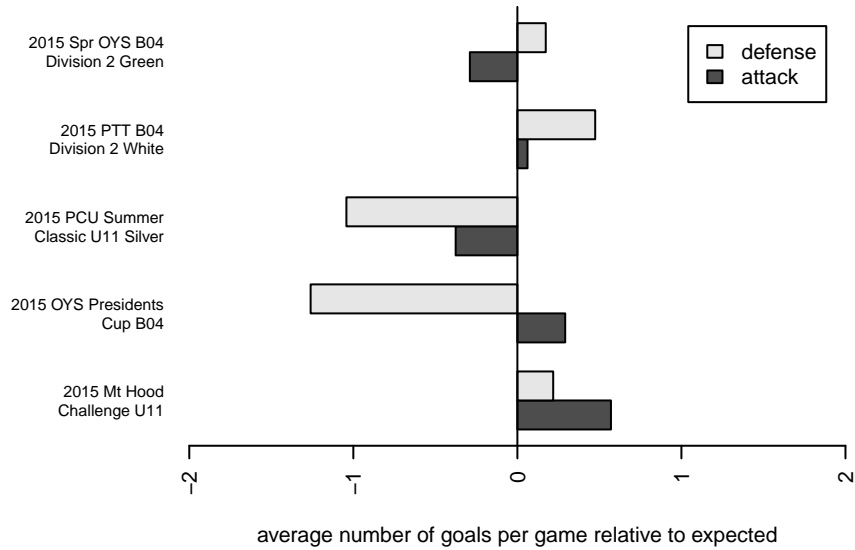

Venues played:  
 2015 PCU Summer Classic U11 Silver  
 2015 Mt Hood Challenge U11  
 2015 PTT B04 Division 2 White  
 2015 OYS Presidents Cup B04  
 2015 Spr OYS B04 Division 2 Green

**Thelo Hypervenom B04**  
 Dots are actual minus expected GF (blue circles) and GA (red triangles).  
 Blue line is smoothed change in attack strength. Red is smoothed change in defense strength.

**attack and defense variance (black dot)  
relative to other teams  
and top 10 in region**

**attack and defense rating  
relative to others at age  
and all opponents in last 13 months**

**Performance relative to 13 month average**