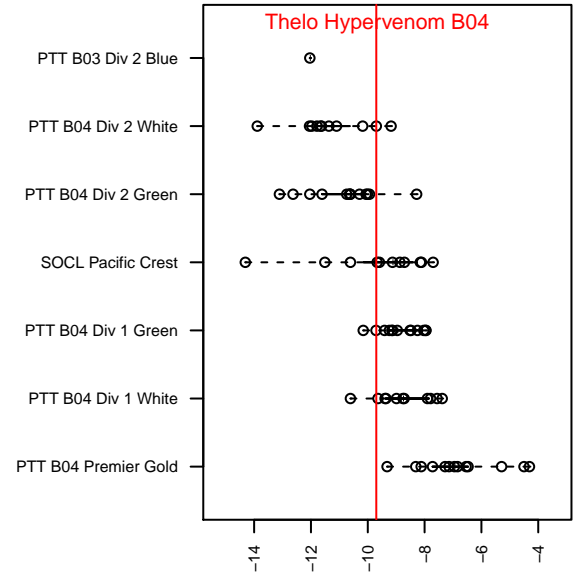

# Thelo Hypervenom B04

Thelo United Futbol  
 Milwaukie, OR  
 B04 total strength=279  
 attack=0.31 defense=0.09  
 fall league = PTT B04 Div 2 White  
 spr league = Spr OYS B04 Div 2 Green

alt names used:  
 Thelo Hyper Venom  
 Thelo United FC Hyper Venom  
 THELO HYPERVENOM  
 Thelo United FC Hyper Venom  
 Thelo United FC Hyper Venom

Venues played:  
 2015 PCU Summer Classic U11 Silver  
 2015 Mt Hood Challenge U11  
 2015 PTT B04 Division 2 White  
 2015 OYS Presidents Cup B04  
 2015 Spr OYS B04 Division 2 Green

**Thelo Hypervenom B04**  
 Dots are actual minus expected GF (blue circles) and GA (red triangles).  
 Blue line is smoothed change in attack strength. Red is smoothed change in defense strength.

**attack and defense variance (black dot)  
relative to other teams  
and top 10 in region**

**attack and defense rating  
relative to others at age  
and all opponents in last 13 months**

**Performance relative to 13 month average**